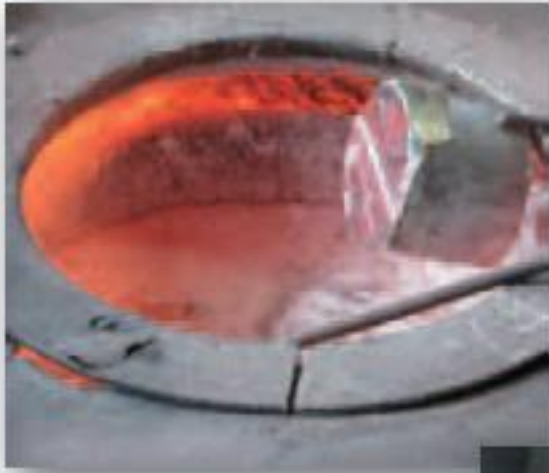

# G-Tellus - Carbon -

G-Tellus-carbon- Named G-Tellus named after the earth from Roman mythology. Desk Frame shows the waves of the sea; Glass top represents the earth.

Who would have thought?  
Top frame with a three-dimensional  
stereoscopic effect.  
It makes your office meeting space or living  
room modern.

## Aluminum casting technique

# 技

- waza -

"nfile" series is a super masterpiece craftsmen of Japan; Niigata was created. They carefully crafted all of the process. Frame and legs sand mold aluminum castings. Shine craftsman finish as casting a mirror. Glass that was cut in a water jet, was sandwiched between the art film and carbon fiber, will portray a beautiful pattern in the glass.