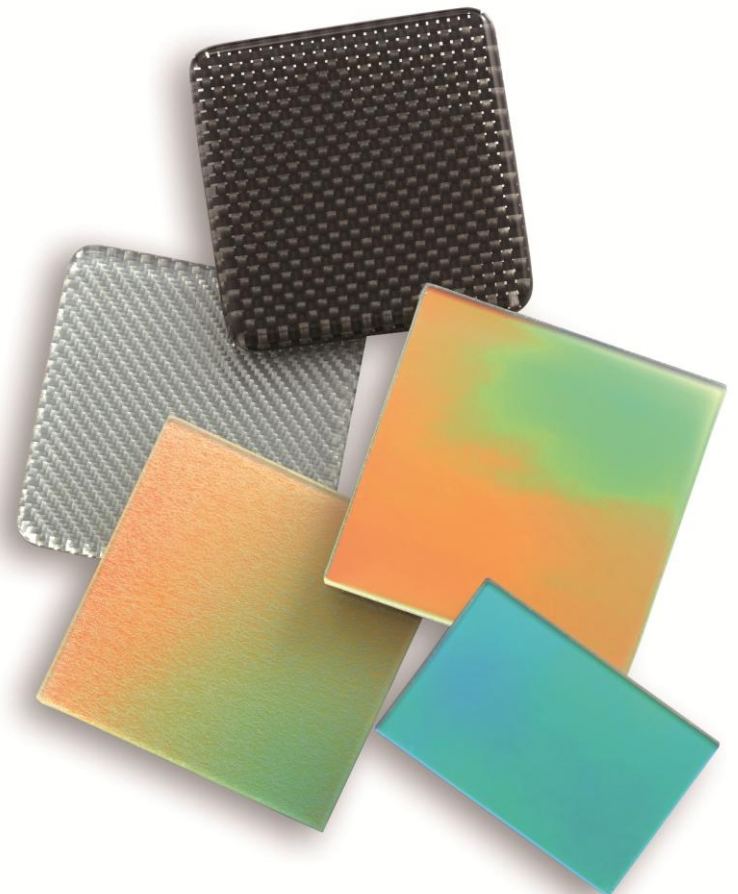

Order Made

According to customer's request please feel free to contact us.