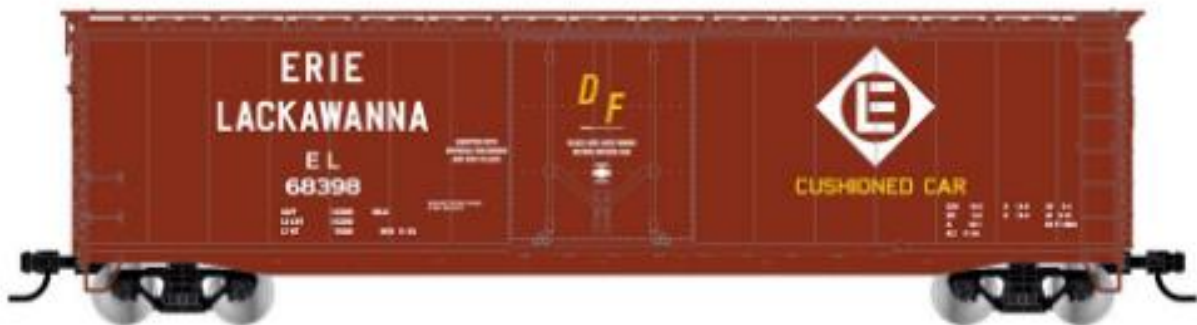

- ***HR6664a Erie Lackawanna, Box Car, 68396***
- ***HR6664b Erie Lackawanna, Box Car, 68439***
- ***HR6664c Erie Lackawanna, Box Car, 68360***
- ***HR6664d Erie Lackawanna, Box Car, 68386***